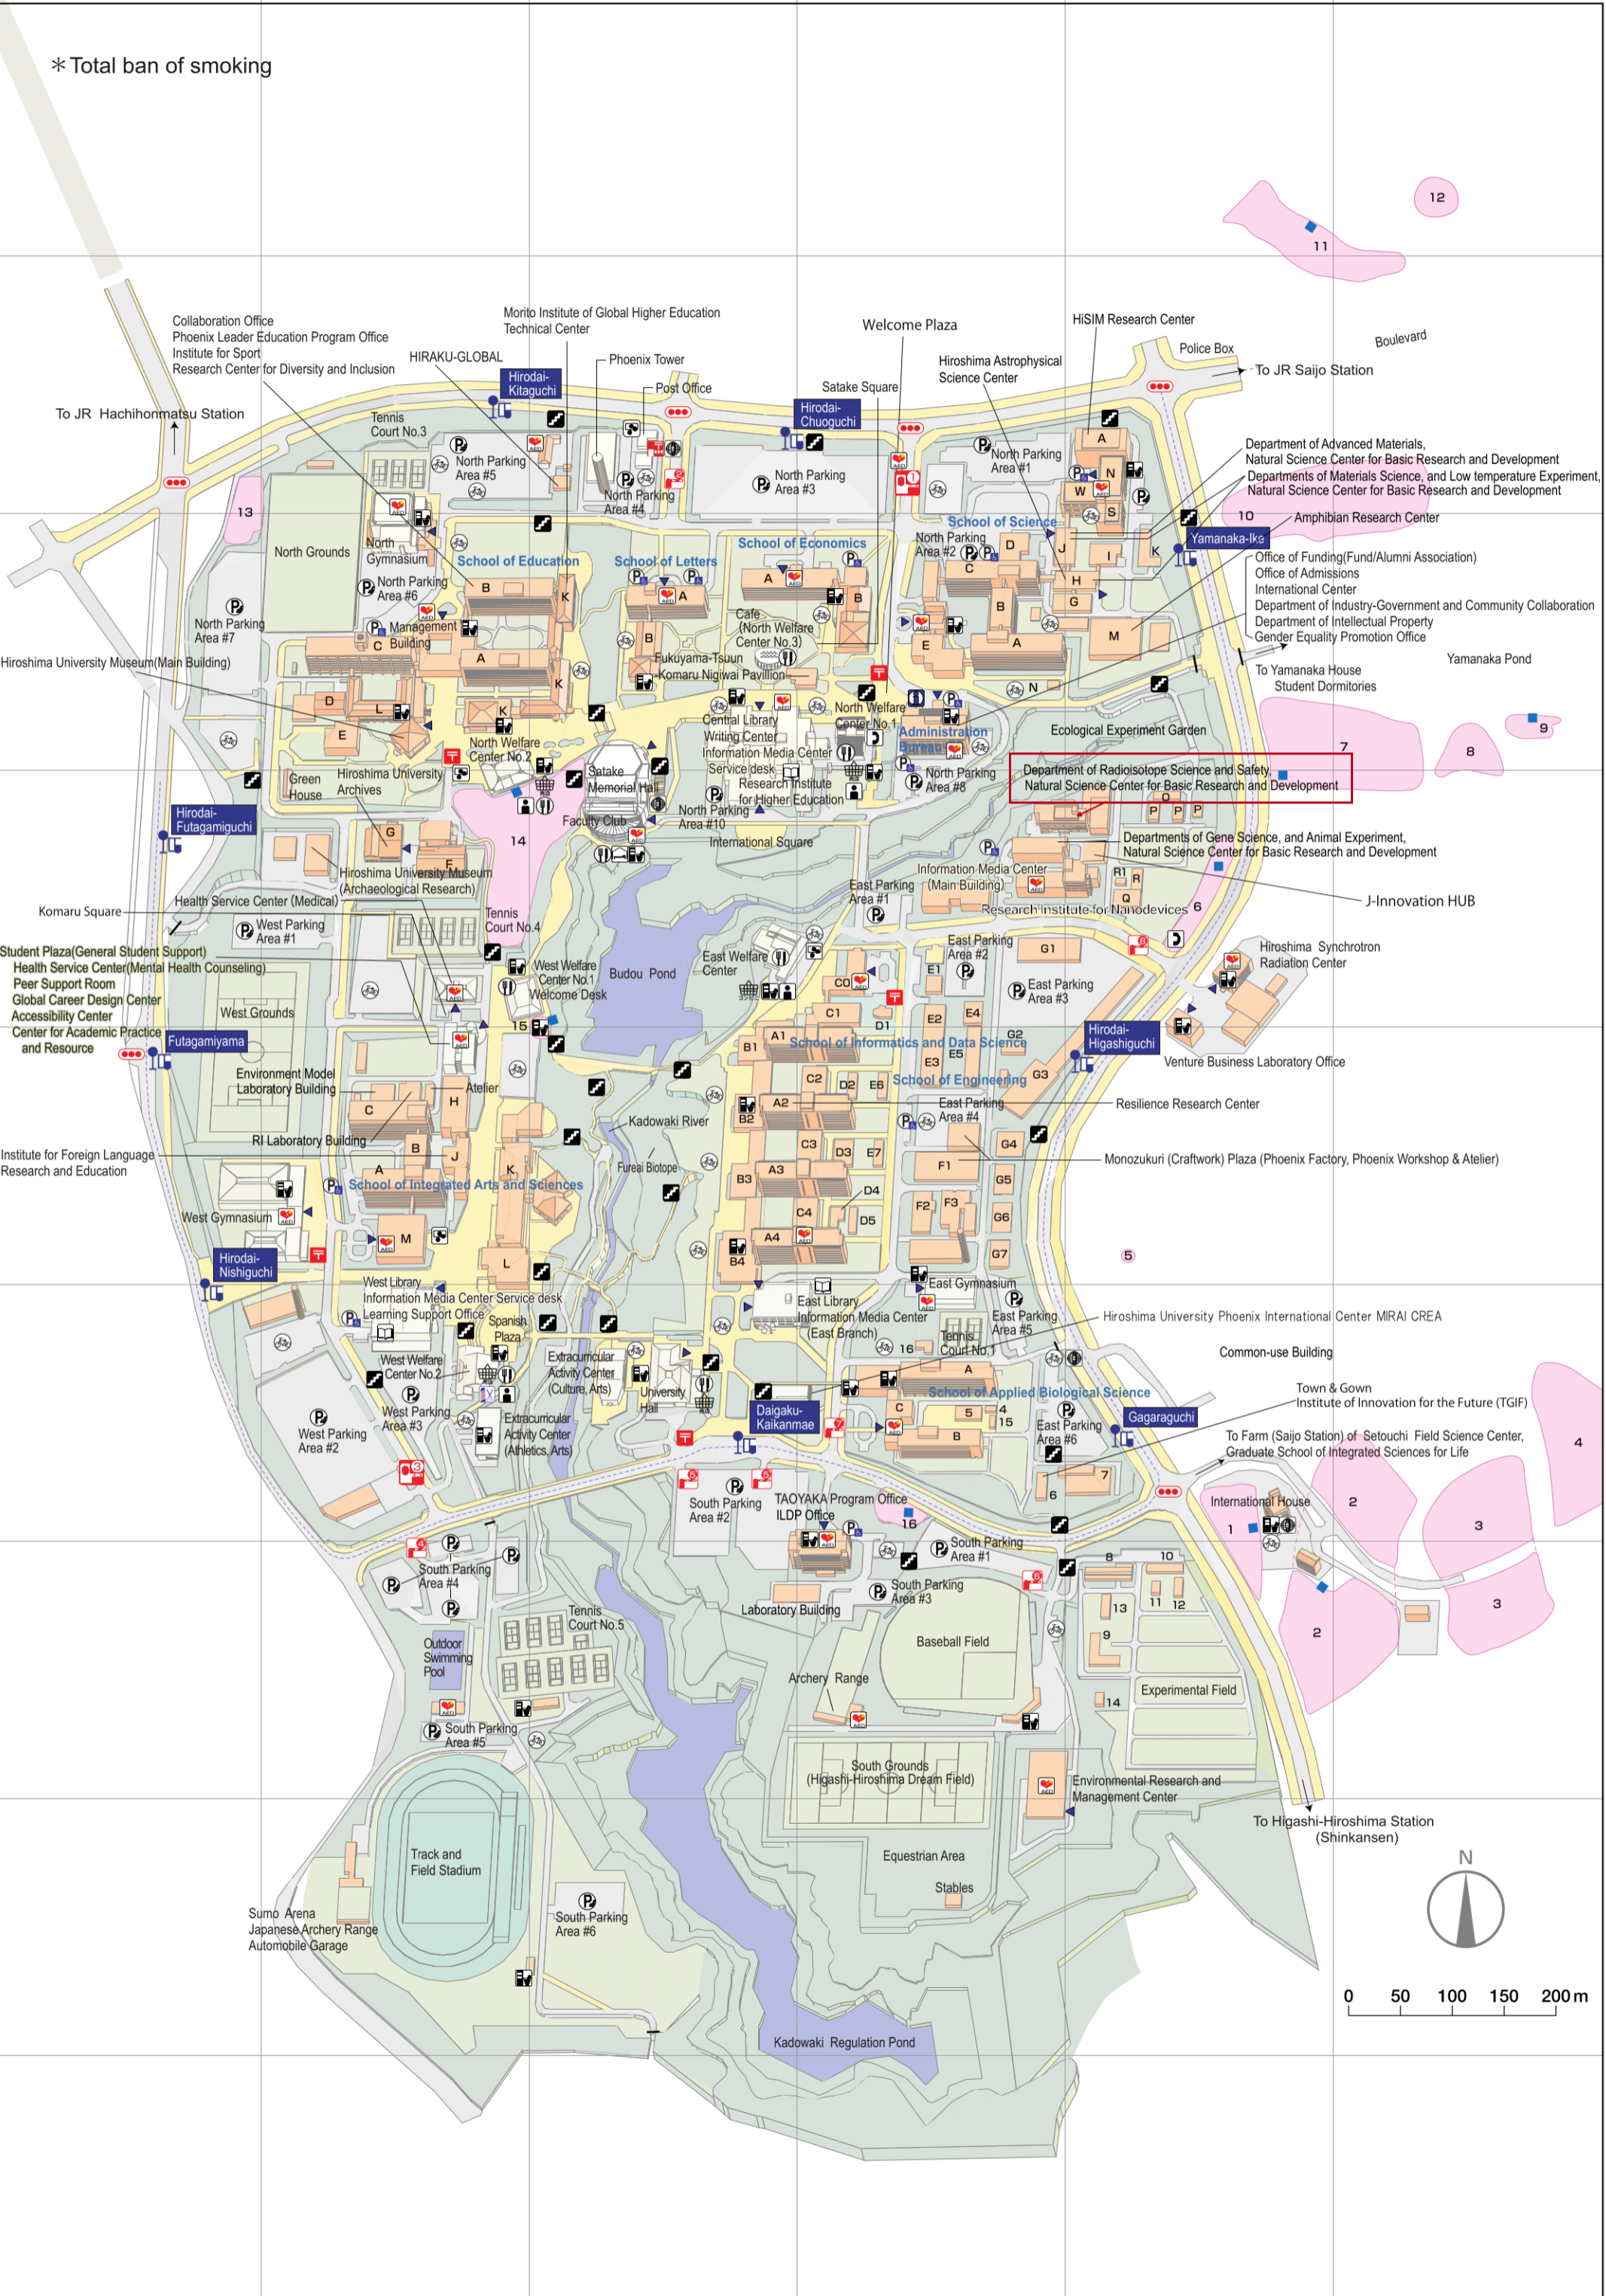

\* Total ban of smoking

a  
b  
c  
d  
e  
f  
g  
h  
i

Collaboration Office  
Phoenix Leader Education Program Office  
Institute for Sport  
Research Center for Diversity and Inclusion

Morito Institute of Global Higher Education  
Technical Center

>Welcome Plaza

HiSIM Research Center

Police Box

Boulevard

To JR Saijo Station

Hirodai-Kitaguchi

Phoenix Tower

Post Office

East Parking Area #1

East Parking Area #2

East Parking Area #3

East Parking Area #4

East Parking Area #5

East Parking Area #6

East Parking Area #7

East Parking Area #8

East Parking Area #9

East Parking Area #10

East Parking Area #11

East Parking Area #12

East Parking Area #13

East Parking Area #14

East Parking Area #15

East Parking Area #16